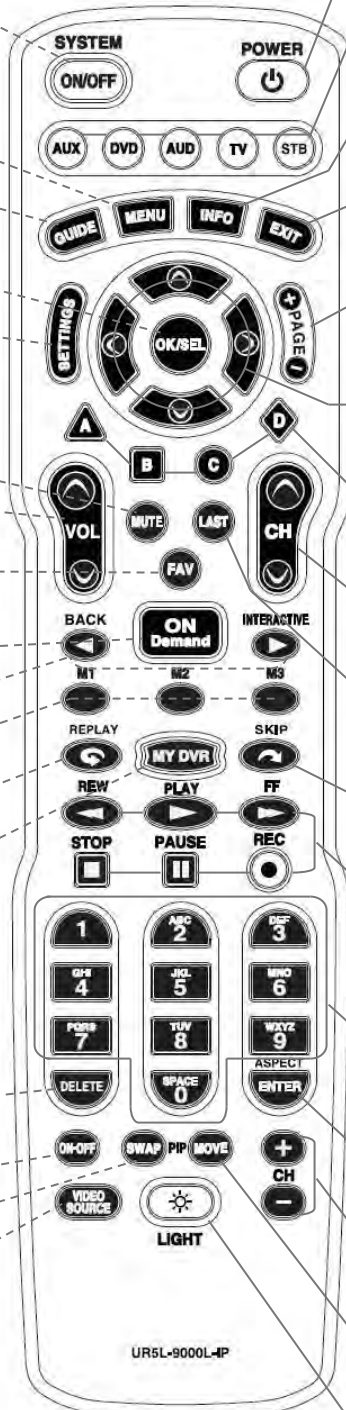

REPLAY

Replays the previous few seconds of a recorded program.

MY DVR

Displays a list of recorded programs.

DELETE

Replays previous few seconds of a recorded program.

ON-OFF

Nonoperational with set top box.

SWAP

Nonoperational with set top box.

VIDEO SOURCE

Selects video source from available components if programmed with TV.

POWER

Turn DVD Player, TV, Set Top Box, etc. On and Off.

AUX, DVD, AUD, TV, CABLE

Used to select the component to operate and signals remote control activity.

INFO

Displays information about the program currently playing or highlighted in the program guide.

EXIT

Exit from current screen.

PAGE +/-

Accesses pages above or below the information currently displayed.

CURSOR NAVIGATION PAD (▲▼◀▶)

Navigate to and highlight an item from the on-screen choices.

A, B, C, D

Nonoperational with set top box.

CHANNEL ▲▼

Selects the next higher or lower channel.

LAST

Returns to the previously tuned channel.

SKIP

Skips forward a few seconds during a recorded program.

DVR/VCR/DVD KEYS

Performs Whole Home DVR functions if using a Whole Home DVR set top box. Also performs standard VCR and DVD functions if programmed to these components.

NUMBER PAD

Enter numbers to tune to channels. Also, make numeric entries on on-screen menus.

ASPECT/ENTER

Nonoperational with set top box.

PIP CH +/-

Nonoperational with set top box.

MOVE

Nonoperational with set top box.

LIGHT

Press to backlight all keypad buttons.